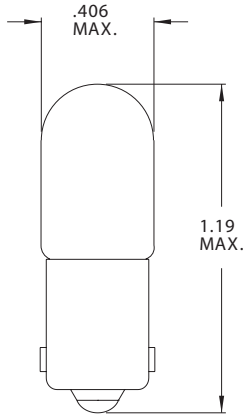

147 Central Avenue
 Hackensack, New Jersey 07601
 Tel: 201-489-8989 • Fax: 201-489-6911

CHICAGO MINIATURE LAMP, INC.
 WHERE INNOVATION COMES TO LIGHT

T-3 1/4 Miniature Bayonet Base

Part Number	Design Voltage	Amps	MSCP	Life Hours	Filament Type
CM49	2.00	.06	.04	1,000	S-2
CM1809	2.00	.06	.02	1,000	C-6
CM43	2.50	.50	.50	3,000	C-2R
CM45	3.20	.35	.50	3,000	C-2R
CM1490	3.20	.16	.20	3,000	C-2R
CM1688	3.75	.09	.18	1,000	C-2R
CM1804	4.00	.06	.07	1,000	S-2
CM1867	4.00	.06	.06	2,000	C-6
CM1850	5.00	.09	.25	1,500	C-2R
CM1851	5.00	.12	.40	40	C-2R
CM1906	5.00	.07	.19	1,000	C-6
CM316	6.00	.70	3.40	500	C-2R
CM1689	6.00	.14	.35	2,000	C-2V
CM44	6.30	.25	.90	3,000	C-2R
CM47	6.30	.15	.50	3,000	C-2R
CM238	6.30	.50	2.00	2,000	C-2R
CM239	6.30	.36	.67	5,000	C-2R
CM240	6.30	.36	.67	5,000	C-2R
CM267	6.30	.15	.33	5,000	C-2R
CM755	6.30	.15	.33	20,000	C-2R
CM1302	6.30	.04	.08	5,000	C-6
CM1810	6.30	.40	1.40	3,000	C-2R
CM1847	6.30	.15	.38	5,000	C-2R
CM1866	6.30	.25	.65	5,000	C-2R
CM1888	7.00	.50	2.00	1,500	C-2R
CM1908	7.00	.19	.30	2,000	C-2R
CM1816	13.0	.33	3.00	1,000	C-2V
CM181	14.0	.41	3.00	1,500	C-2F
CM756	14.0	.08	.31	15,000	C-2F
CM1488	14.0	.15	1.50	200	C-2V
CM1815	14.0	.20	1.40	3,000	C-2V
CM1889	14.0	.27	2.00	1,500	C-2F
CM1891	14.0	.24	2.00	500	C-2F
CM1893	14.0	.33	2.00	7,500	C-2F
CM1894	14.0	.24	2.00	500	C-2V
CM1898	14.0	.24	2.00	7,500	2C-2R
CM216	14.4	.24	1.00	3,000	C-2F
CM1813	14.4	.10	.86	1,000	C-2V
CM1892	14.4	.12	.75	1,000	C-2F
CM1909	14.4	.10	.86	1,000	C-2V
CM1881	15.5	.24	2.20	500	C-2F